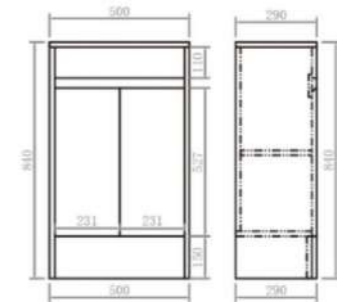

Matt Black

OAK

PS500-KB

Dimensions:
500*290*840mm

RRP: £455

Gloss White

Light Grey

Mid Grey

Matt Black

OAK

PD600-KB

Dimensions:
590*455*840mm

RRP: £805

Gloss White

Light Grey

Mid Grey