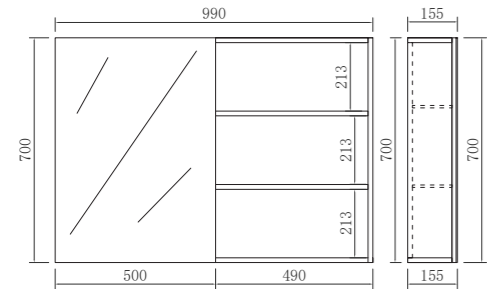

PSV1000L

RRP: £555

Mirror Cabinet

Dimensions:

990*700*155mm
Mirror Cabinet With Open Shelves

Color Options:

GLOSS WHITE LIGHT GREY MID GREY MATT BLUE MATT PINK

Gloss White Light Grey Mid Grey Matt Blue Matt Pink