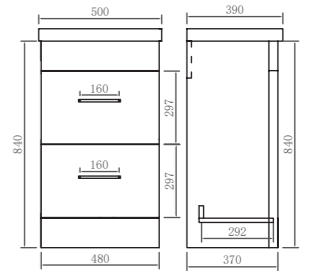

RRP: £740

Dimensions:

480*370*840mm

Color Options:

 GLOSS WHITE  LIGHT GREY  MID GREY

Gloss White

Light Grey

Mid Grey