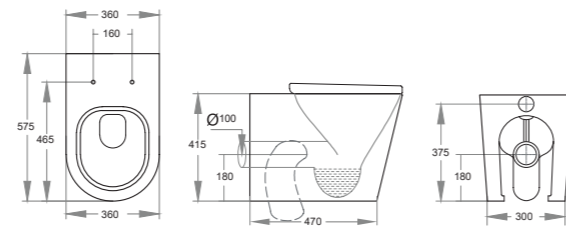

102S

BTW Pan Round Short Projection

RRP: £299

UF Soft Close Seat Cover
Dimensions: L545*W360*H415mm

103S Bidet

BTW Short Projection

RRP: £459

UF Soft Close Seat Cover
Dimensions: L545*W345*H415 mm

- ☐ BG
- ☐ MB
- ☐ BN

102R

BTW Round Pan - Rimless Flush

RRP: £299(GW) / £459(MB)

UF Soft Close Seat Cover
Dimensions: L575*W360*H415 (mm)

303

Wall Hung Square Pan

RRP: £309(GW) / £469(MB)

4.5/3 Litre Dual Flush
Dimensions: L550*W340*H320mm
UF Standard seat SC802 (Supplied)

103S

BTW Short Projection

RRP: £299(GW) / £459(MB)

UF Soft Close Seat Cover
Dimensions: L545*W345*H415 mm

107N

BTW Pan Round Rimless Flush

RRP: £319

UF Soft Close Seat Cover
Dimensions: L585*W360*H455mm