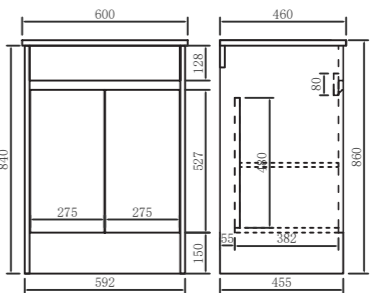

* This price includes the vanity unit and basin. Tap is sold separately.