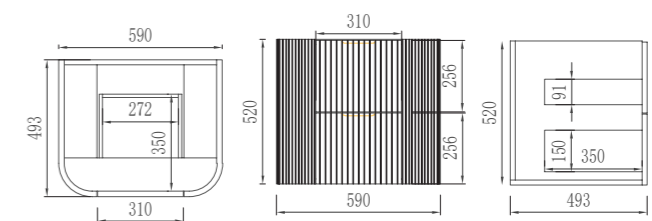

Wall Hung Vanity

Vanity Units

CA500-WH

RRP: £875

Dimensions:

490*400*520mm
490mm Wall Hung Vanity with Soft-Close Drawer,
Worktops & Art Basin

Matt Black

Matt White

Creamy White

Wall Hung Vanity

Vanity Units

CA600-WH

RRP: £1,125

Dimensions:

590*493*520mm
590mm Wall Hung Vanity With Soft-Close
Drawer, Worktops & Art Basin

Matt Black