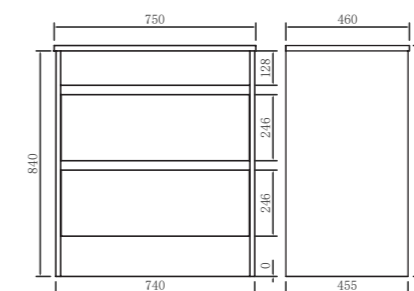

* This price includes the vanity unit and basin. Tap is sold separately.