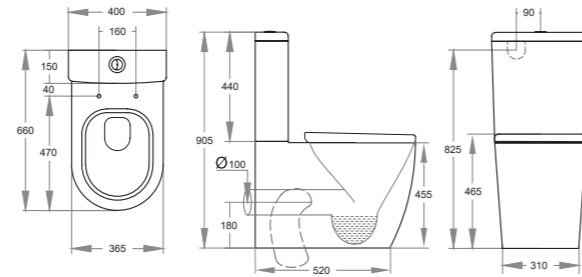

Close Coupled Toilet Comfort Height

RRP: £599

- BG 
- MB 
- BN 

(Gloss White)

UF Soft Close Seat Cover
Dimensions: L660*W400*H905mm

027R

Close Coupled Toilet D Shape Rimless Flush

RRP: £459