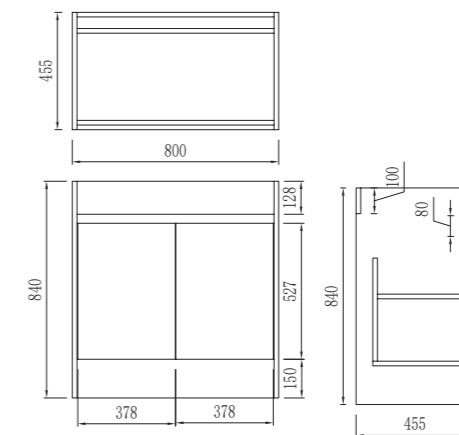

Gloss White

Light Grey

Mid Grey

Matt Black

* This price includes the vanity unit and basin. Tap is sold separately.

PF900-KB

Dimensions:
890*455*840mm

RRP: £950