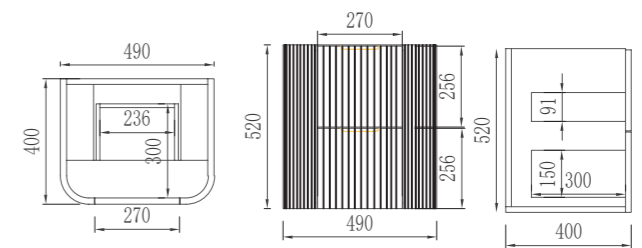

Wall Hung Vanity

Vanity Units

CA500-WH

RRP: £875

Dimensions:

490*400*520mm
490mm Wall Hung Vanity with Soft-Close Drawer,
Worktops & Art Basin

Matt Black

Matt White

Creamy White

Wall Hung Vanity

Vanity Units

CA600-WH

RRP: £1,125

Dimensions:

590*493*520mm
590mm Wall Hung Vanity With Soft-Close
Drawer, Worktops & Art Basin

Matt Black