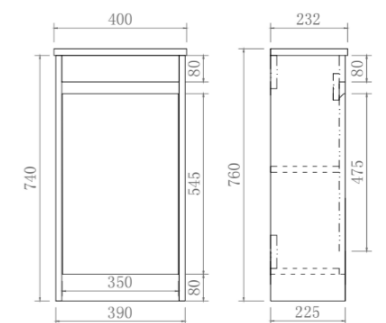

Freestanding Vanity

Vanity Units

PF400-KB

RRP: £400

Dimensions:

390*225*740mm
400mm Floor Unit & Basin

40L / 40R

400mm Basin, L405x W285 x H140 (mm)

Gloss White

Light Grey

Mid Grey

Matt Black