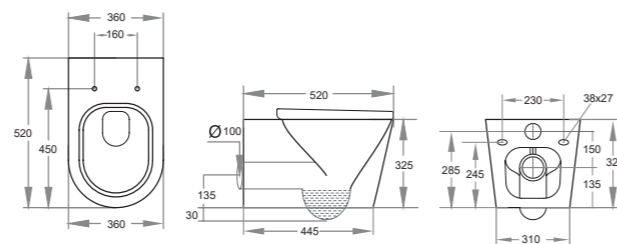

302R Bidet

Wall Hung Toilet-Rimless Flush

RRP: £469

(Gloss White)

4.5/3 Litre Dual Flush UF Slim Seat SC1064
Dimensions: L520*W360*H325mm
UF Standard seat SC803 (Supplied)

**NQ802-U-MW
Gloss White**

Seat Cover for 003N,031,103S,303
Dimensions:440*340*40mm