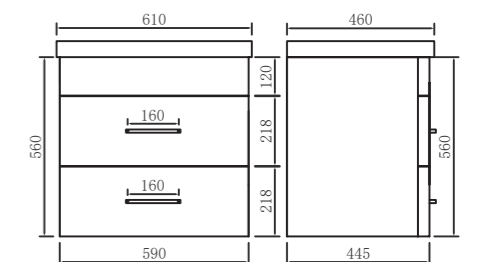

Dimensions:

590*445*560mm

Color Options:

 GLOSS WHITE  LIGHT GREY  MID GREY

Gloss White

Light Grey

Mid Grey

* This price includes the vanity unit and basin. Tap is sold separately.