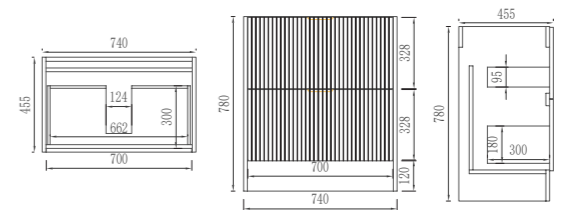

CBD600-KB

RRP: £895

Dimensions:

590*455*780mm
590mm Floor Unit With Worktops & Art Basin

Matt Black

Matt White

Creamy White

Freestanding Vanity

Vanity Units 

CBD750-KB

RRP: £1,085

Dimensions:

740*455*780mm
740mm Freestanding Vanity With Soft-Close Drawer,
Worktops & Art Basin

Matt Black

Matt White

Creamy White