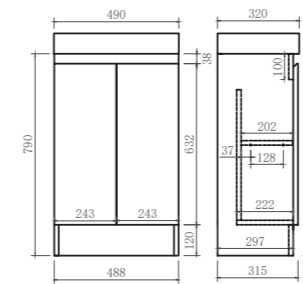

PF490-KB

RRP: £465

Dimensions:

488*315*790mm

Color Options:

GLOSS WHITE LIGHT GREY MID GREY MATT BLACK

* This price includes the vanity unit and basin. Tap is sold separately.

PT490-KB

RRP: £885

Dimensions:

488*315*808mm

Color Options:

GLOSS WHITE LIGHT GREY MID GREY MATT BLACK