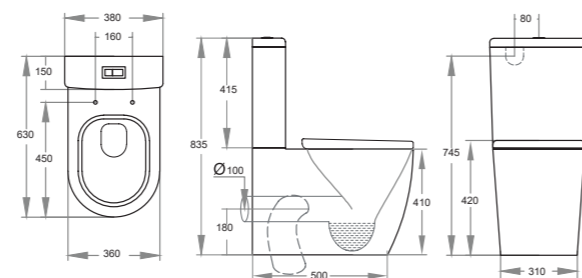

UF Soft Close Seat Cover
Dimensions: L630*W360*H835mm