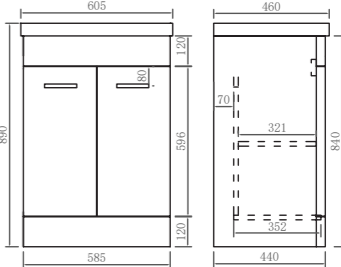

Matt Blue   Matt Pink

* This price includes the vanity unit and basin. Tap is sold separately.