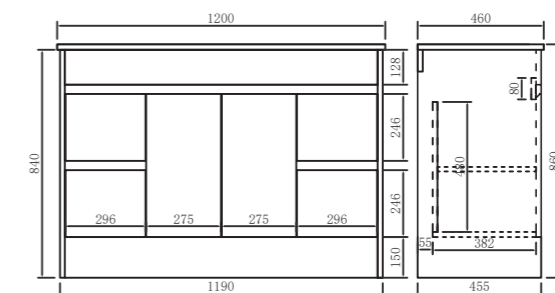

* This price includes the vanity unit and basin. Tap is sold separately.