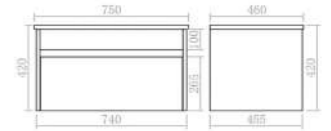

* This price includes the vanity unit and basin. Tap is sold separately.

PC900-WH

RRP: £950

Dimensions:

890*455*420mm