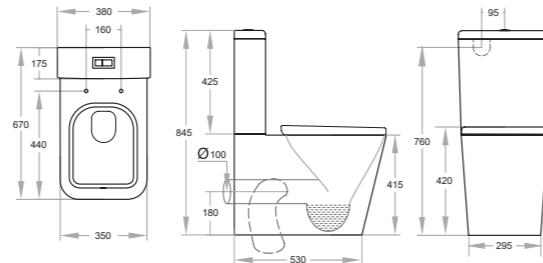

Close Coupled Round Toilet

(Gloss White)

UF Soft Close Seat Cover
Dimensions: L665*W375*H830mm

003N Bidet

RRP: £599

Close Coupled Square Toilet Rimless Flush

(Gloss White)

UF Soft Close Seat Cover
Dimensions: L665*W380*H855mm