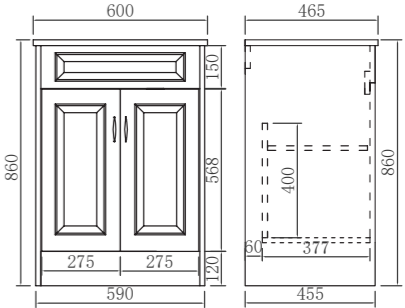

Color Options:

CREAMY WHITE MATT GREY

Creamy White

Matt Grey

* This price includes the vanity unit and basin. Tap is sold separately.

PTD750R-KB

RRP: £885

Dimensions:

740*455*840mm