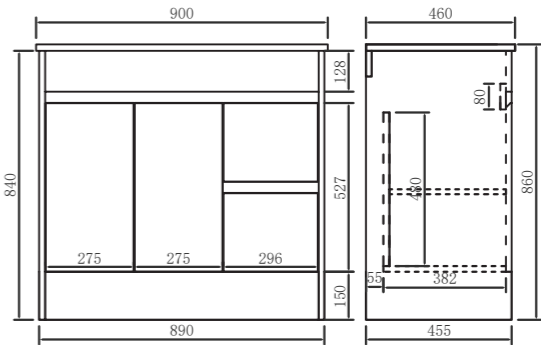

* This price includes the vanity unit and basin. Tap is sold separately.