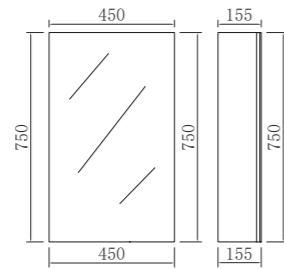

RRP: £340

Dimensions:

450*155*750mm
450mm Mirror Cabinet

Color Options:

- GLOSS WHITE
- LIGHT GREY
- MID GREY
- MATT BLACK
- OAK
- MATT WHITE
- CREAMY WHITE

Gloss White Light Grey Mid Grey Matt Black OAK

Matt White Creamy White

PSV600-P

Mirror Cabinet

RRP: £385

Dimensions:

600*155*750mm
600mm Mirror Cabinet

Color Options:

- GLOSS WHITE
- LIGHT GREY
- MID GREY
- MATT BLACK
- MARBLE GREY
- OAK
- MATT WHITE
- CREAMY WHITE
- DARK BLUE