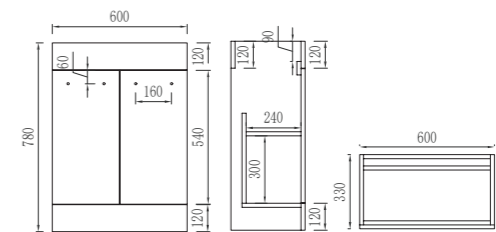

Dimensions:

600*330*840mm
600mm Floor Unit

OAK