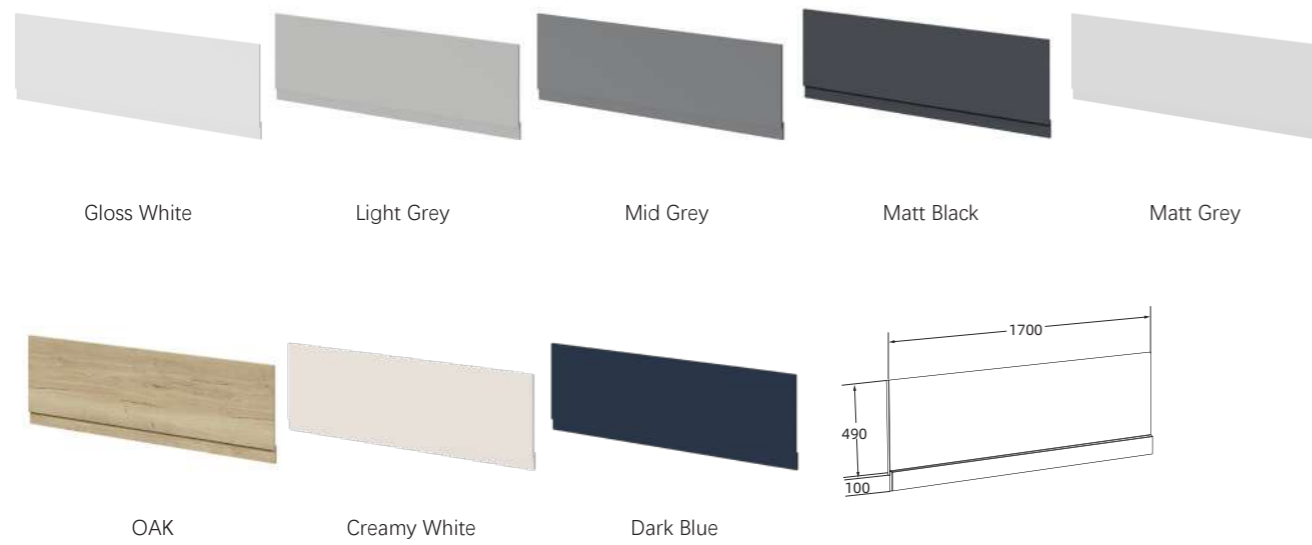

Front Bath Panel

Front Panel & End Panel

Dimensions:

- FB1749+FB1710 1700*490*18mm
- FB1849+1810 1800*490*18mm

RRP: £160

RRP: £190

Color Options:

- GLOSS WHITE
- LIGHT GREY
- MID GREY
- MATT BLACK
- MATT GREY
- OAK
- DARK BLUE
- CREAMY WHITE
- MATT WHITE
- MATT BLUE
- MATT PINK
- MARBLE GREY

FB1749+FB1710