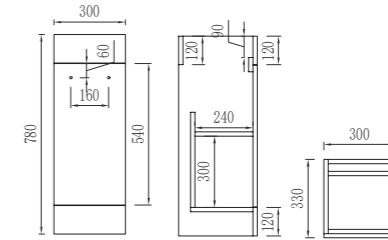

OAK

FF300-KB

RRP: £300

Dimensions:

300*330*840mm
300mm Floor Unit

OAK

Light Grey

Creamy White