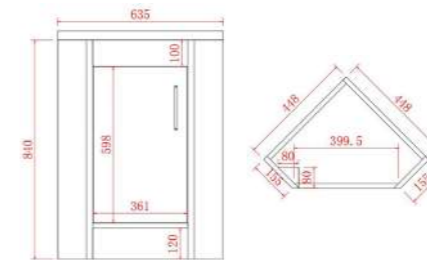

* This price includes the vanity unit and basin. Tap is sold separately.

PF500-KB

RRP: £625

Dimensions:

490*400*840mm