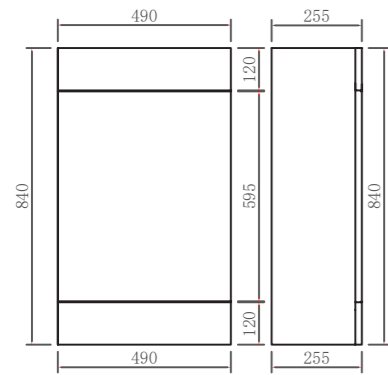

Dimensions: 490*255*840mm

RRP: £335

Gloss White Light Grey Mid Grey Matt Grey

Matt Blue Matt Pink Creamy White Matt White

Dark blue Marble Grey

PTD600-KB

RRP: £726

Dimensions: