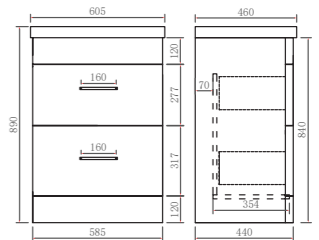

* This price includes the vanity unit and basin. Tap is sold separately.