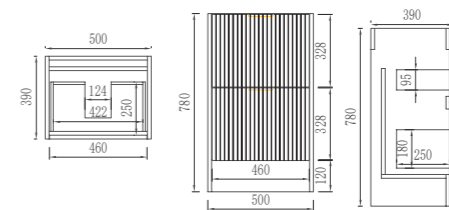

Dimensions:

500*390*780mm
500mm Floor Unit With Worktops & Art Basin

Matt Black