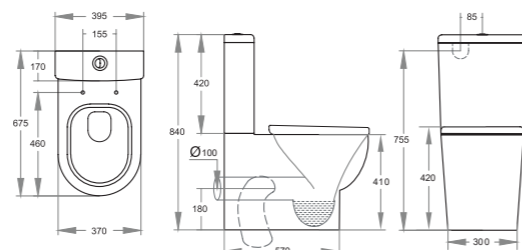

003N

RRP: £459(GW) / £599(MB)

Close Coupled Square Toilet Rimless Flush

4.5/3 Litre Dual Flush
Dimensions: L670*W350*H845mm
UF Standard Seat SC802 (Supplied)

018

RRP: £369

Close Coupled Round Toilet

UF Soft Close Seat Cover
Dimensions: L665*W375*H830mm

003N Bidet

RRP: £599

Close Coupled Square Toilet Rimless Flush

UF Soft Close Seat Cover
Dimensions: L665*W380*H855mm

018 Bidet

RRP: £519

Close Coupled Round Toilet

UF Soft Close Seat Cover
Dimensions: L665*W375*H830mm

005

RRP: £399

Close Coupled Round Toilet

UF Soft Close Seat Cover
Dimensions: L675*W395*H840mm

021

RRP: £459

Close Coupled Toilet Comfort Height

UF Soft Close Seat Cover
Dimensions: L660*W400*H905mm