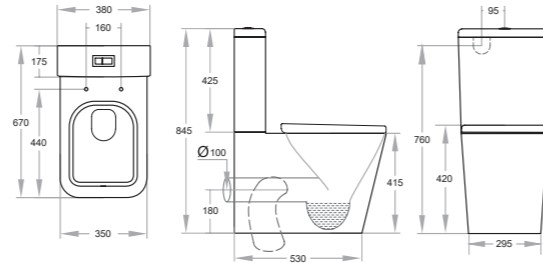

003N

RRP: £459(GW) / £599(MB)

Close Coupled Square Toilet Rimless Flush

(Gloss White)

(Matte Black)

4.5/3 Litre Dual Flush
Dimensions: L670*W350*H845mm
UF Standard Seat SC802 (Supplied)

018

RRP: £369