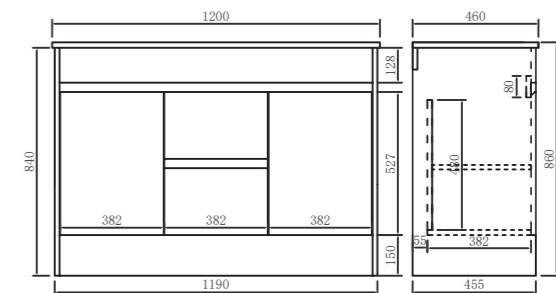

* This price includes the vanity unit and basin. Tap is sold separately.