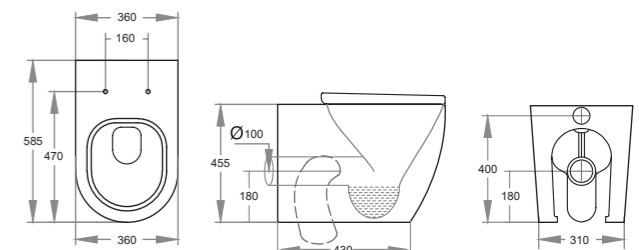

UF Soft Close Seat Cover
Dimensions: L585*W360*H455mm