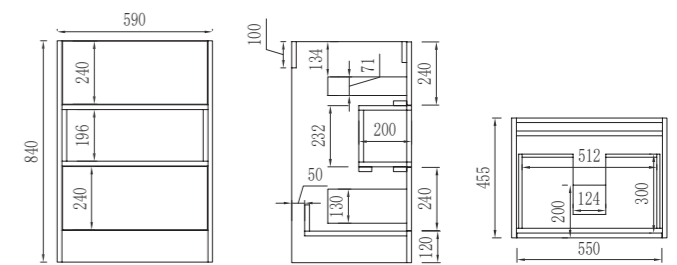

Freestanding Vanity

Vanity Units

PG600-KB

RRP: £745

Dimensions:

590*455*840mm
590mm Floor Unit & Basin