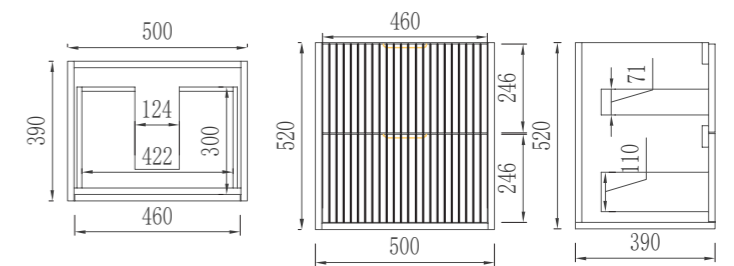

Dimensions:

500*390*520mm
500mm Wall Hung Vanity With Soft-Close
Drawer, Worktops & Art Basin