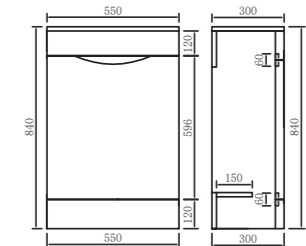

PF550-KB

RRP: £385

Dimensions:

550*290*840mm

Color Options:

GLOSS WHITE LIGHT GREY MID GREY MATT BLACK CLASSIC OAK MARBLE GREY

PDR550-HL

RRP: £455

Dimensions:

550*300*840mm

Color Options:

GLOSS WHITE LIGHT GREY MID GREY MATT BLUE

PTB550-KB

RRP: £455

Dimensions:

550*300*840mm

Color Options:

GLOSS WHITE LIGHT GREY MID GREY