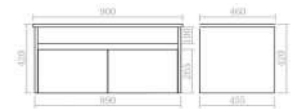

* This price includes the vanity unit and basin. Tap is sold separately.

PC1200-WH

RRP: £1,155

Dimensions:

1190*455*420mm