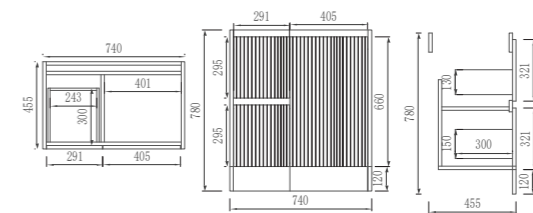

Dimensions:

740*455*780mm
740mm Floor Unit With Worktops & Art Basin

Matt Black

Matt White

Creamy White

Freestanding Vanity

Vanity Units 

CBD500-KB