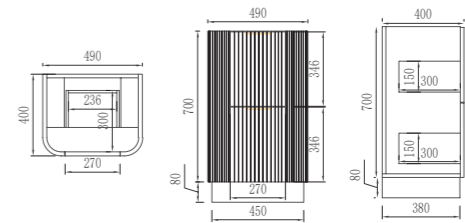

Vanity Units 

CB750L-WH

RRP: £1,055

Dimensions:

740*455*520mm
740mm Wall Hung Vanity With Soft-Close Drawer,
Worktops & Art Basin

Matt Black

Matt White

Creamy White

Freestanding Vanity

Vanity Units

CA500-KB

RRP: £895

Dimensions:

490*400*780mm
490mm Freestanding Vanity With Soft-Close Drawer,
Worktops & Art Basin

Matt Black

Matt White