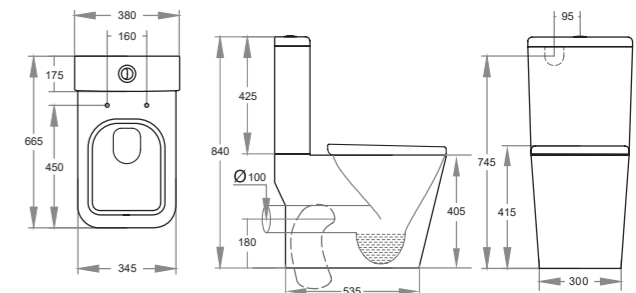

RRP: £459

(Gloss White)

UF Soft Close Seat Cover
Dimensions: L630*W360*H835mm

031

Close Coupled Toilet

RRP: £459

(Gloss White)

UF Soft Close Seat Cover
Dimensions: L665*W380*H840mm