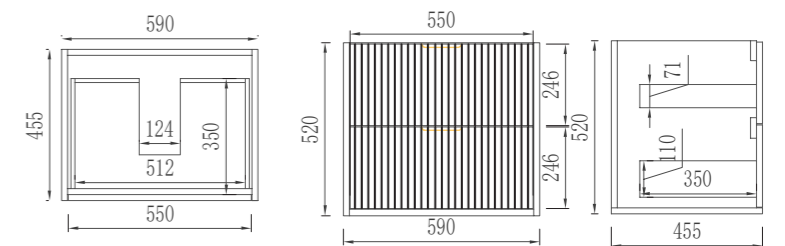

Dimensions:

590*455*520mm
590mm Wall Hung Vanity With Soft-Close
Drawer, Worktops & Art Basin

Matt Black