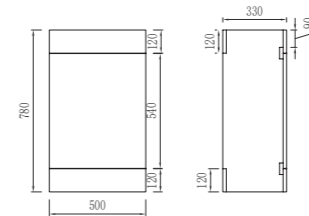

Freestanding Vanity

Vanity Units

FFWC500-KB

RRP: £385

Dimensions:

500*330*780mm
500mm WC Unit

OAK