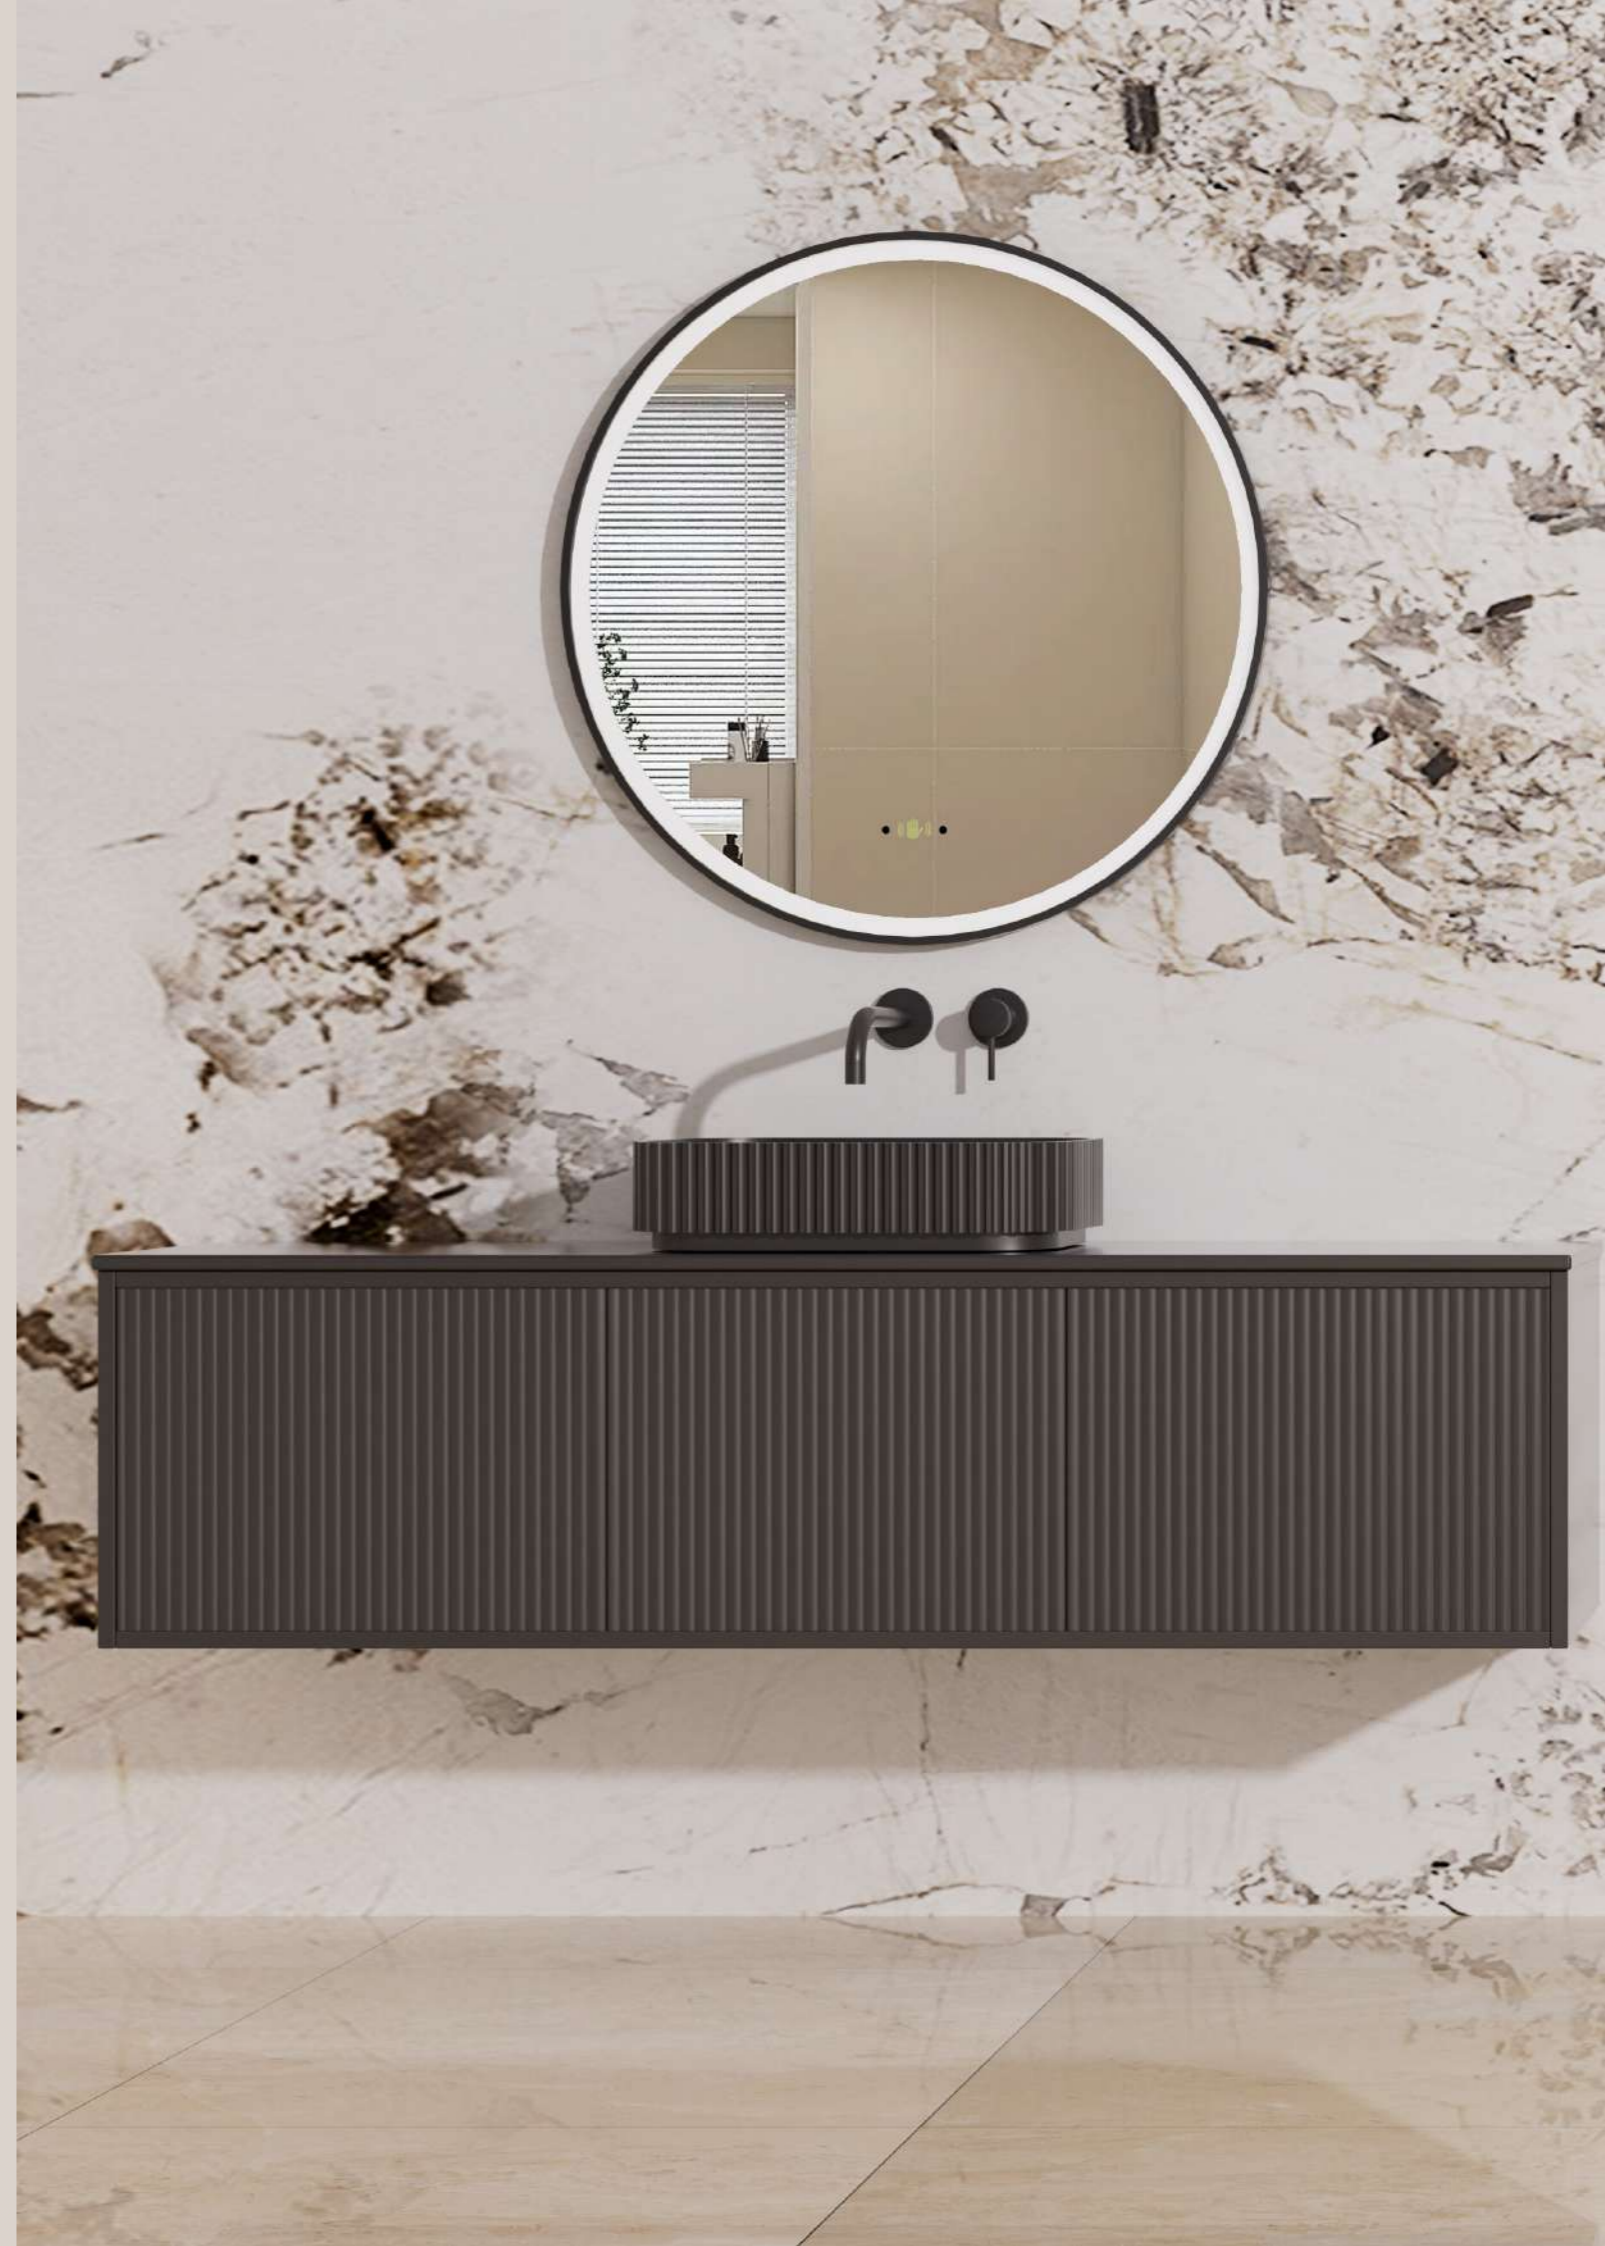

RRP: £140

Fitting-BG
RRP: £12

Fitting-MB
RRP: £12

Fitting-BN
RRP: £12

BIDET-BG
RRP: £80

BIDET-MB
RRP: £80

BIDET-BN
RRP: £80

LED Mirror

Light and Shadow Aesthetics for Your Bathroom

The bathroom is your private sanctuary to unwind and recharge, and a high-quality mirror is the perfect finishing touch to elevate this intimate space. More than just a surface to reflect your radiant self, it frames your bathroom's unique style with sleek lines or exquisite borders. As the morning light filters in, it accompanies you to start the day refreshed and energized; as the evening falls, it helps you wind down gently after a long day. Within this small expanse of glass lies the beauty of shifting light and shadow, and the quiet ritual of your daily life.

Code	Size	RRP
ORB600	600*600mm	£300
ORB800	800*800mm	£375

Features

- 5mm Copper-free mirror with safety film;
- SAA certificated concealed power cord and LED light strip
- Resists fogging for perfect clarity
- Three Lights: Daylight - 6,000 K, cool white - 4,000 K, warm yellow light - 3,000 K
- 50-60 Hz with a 1m hardwire and plug output; Low-voltage 12v