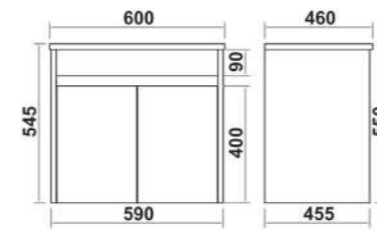

* This price includes the vanity unit and basin. Tap is sold separately.

PF750L-WH

RRP: £795

Dimensions:

740*455*525mm