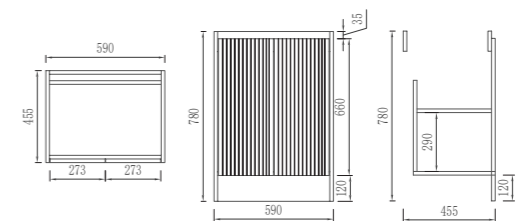

Dimensions:

590*455*780mm
590mm Floor Unit With Worktops & Art Basin

Matt Black