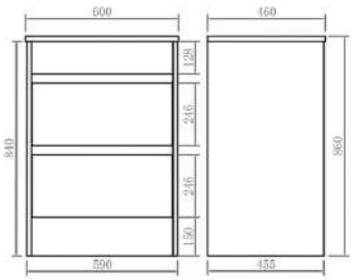

* This price includes the vanity unit and basin. Tap is sold separately.