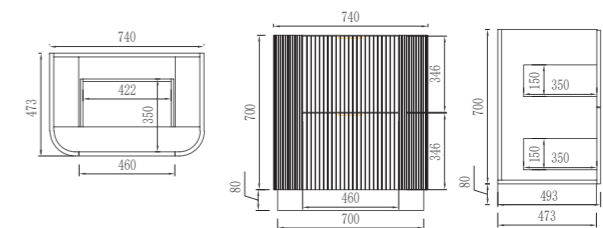

Matt White

Creamy White

Freestanding Vanity

Vanity Units 

CA750-KB

RRP: £1,295

Dimensions:

740*493*780mm
740mm Freestanding Vanity With Soft-Close Drawer,
Worktops & Art Basin