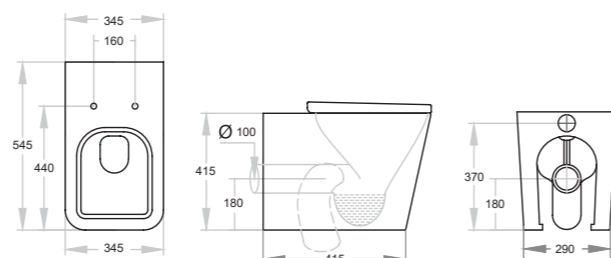

103S

BTW Short Projection

RRP: £299(GW) / £459(MB)

(Gloss White)

(Matte Black)

UF Soft Close Seat Cover
Dimensions: L545*W345*H415 mm

107N

BTW Pan Round Rimless Flush