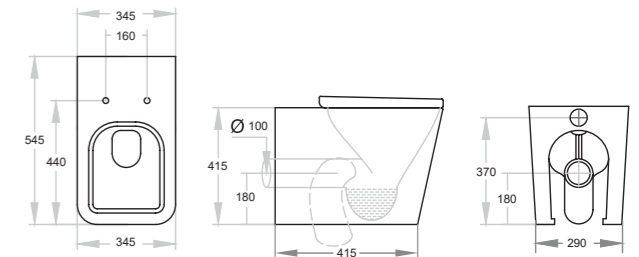

102S

BTW Pan Round Short Projection

RRP: £299

UF Soft Close Seat Cover
Dimensions: L545*W360*H415mm

103S Bidet

BTW Short Projection

RRP: £459

UF Soft Close Seat Cover
Dimensions: L545*W345*H415 mm

- ☐ BG
- ☐ MB
- ☐ BN

102R

BTW Round Pan - Rimless Flush

RRP: £299(GW) / £459(MB)

UF Soft Close Seat Cover
Dimensions: L575*W360*H415 (mm)

303

Wall Hung Square Pan

RRP: £309(GW) / £469(MB)

4.5/3 Litre Dual Flush
Dimensions: L550*W340*H320mm
UF Standard seat SC802 (Supplied)

103S

BTW Short Projection

RRP: £299(GW) / £459(MB)

UF Soft Close Seat Cover
Dimensions: L545*W345*H415 mm

107N

BTW Pan Round Rimless Flush

RRP: £319

UF Soft Close Seat Cover
Dimensions: L585*W360*H455mm