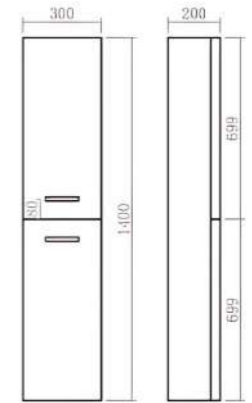

PTB300-WH

RRP: £480

Dimensions:

300*200*1400mm

Color Options:

GLOSS WHITE LIGHT GREY MID GREY

PTB300-HL

RRP: £480

Dimensions:

300*200*1400mm

Color Options:

GLOSS WHITE LIGHT GREY MID GREY
 MATT BLUE