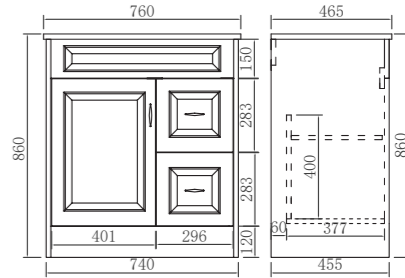

Color Options:

CREAMY WHITE MATT GREY

Creamy White

Matt Grey

* This price includes the vanity unit and basin. Tap is sold separately.