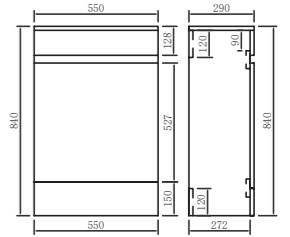

PF550-KB

RRP: £385

Dimensions:

550*290*840mm

Color Options:

GLOSS WHITE LIGHT GREY MID GREY MATT BLACK CLASSIC OAK MARBLE GREY

PDR550-HL

RRP: £455

Dimensions:

550*300*840mm

Color Options:

GLOSS WHITE LIGHT GREY MID GREY MATT BLUE

PTB550-KB

RRP: £455

Dimensions:

550*300*840mm

Color Options:

GLOSS WHITE LIGHT GREY MID GREY