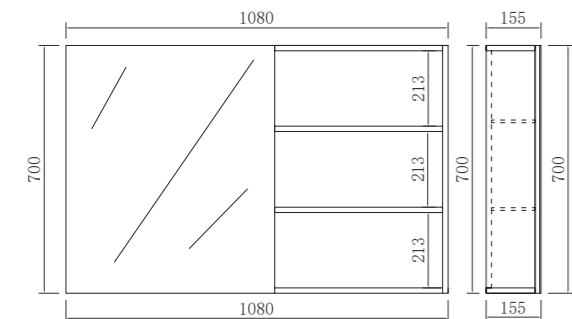

PSV1100L

RRP: £625

Mirror Cabinet

Dimensions:

1080*700*155mm
Mirror Cabinet With Open Shelves

Color Options:

GLOSS WHITE LIGHT GREY MID GREY MATT BLUE MATT PINK

Gloss White Light Grey Mid Grey Matt Blue Matt Pink