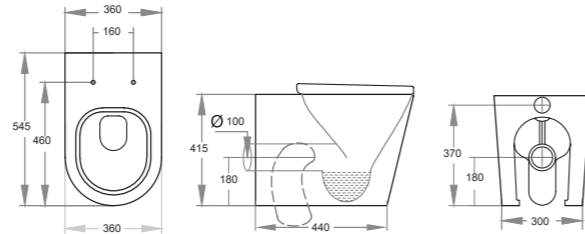

102S

BTW Pan Round Short Projection

RRP: £299

(Gloss White)

UF Soft Close Seat Cover
Dimensions: L545*W360*H415mm

103S Bidet

BTW Short Projection

RRP: £459