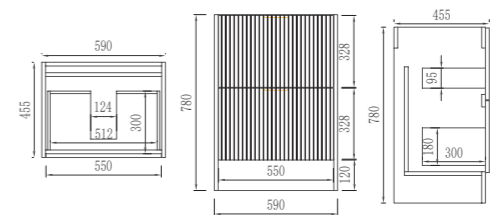

RRP: £815

Dimensions:

500*390*780mm
500mm Floor Unit With Worktops & Art Basin

Matt Black

Matt White

Creamy White

Freestanding Vanity

Vanity Units 

CBD600-KB

RRP: £895

Dimensions:

590*455*780mm
590mm Floor Unit With Worktops & Art Basin

Matt Black

Matt White

Creamy White

Freestanding Vanity