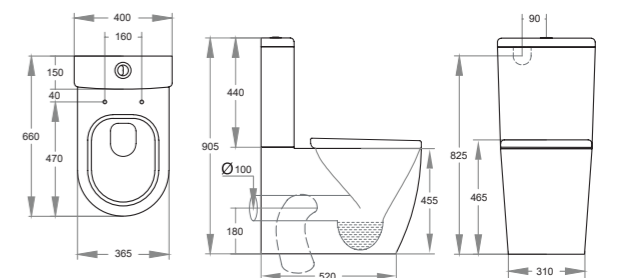

(Gloss White)

UF Soft Close Seat Cover
Dimensions: L675*W395*H840mm

021

RRP: £459

Close Coupled Toilet Comfort Height

(Gloss White)

UF Soft Close Seat Cover
Dimensions: L660*W400*H905mm

021 Bidet