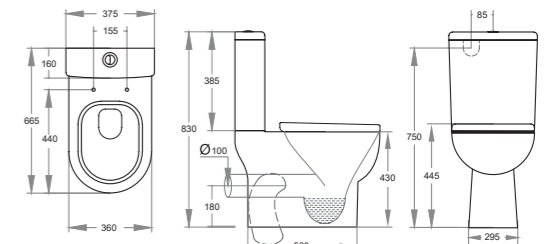

018 Bidet

RRP: £519

Close Coupled Round Toilet

(Gloss White)

UF Soft Close Seat Cover
Dimensions: L665*W375*H830mm

005

RRP: £399

Close Coupled Round Toilet