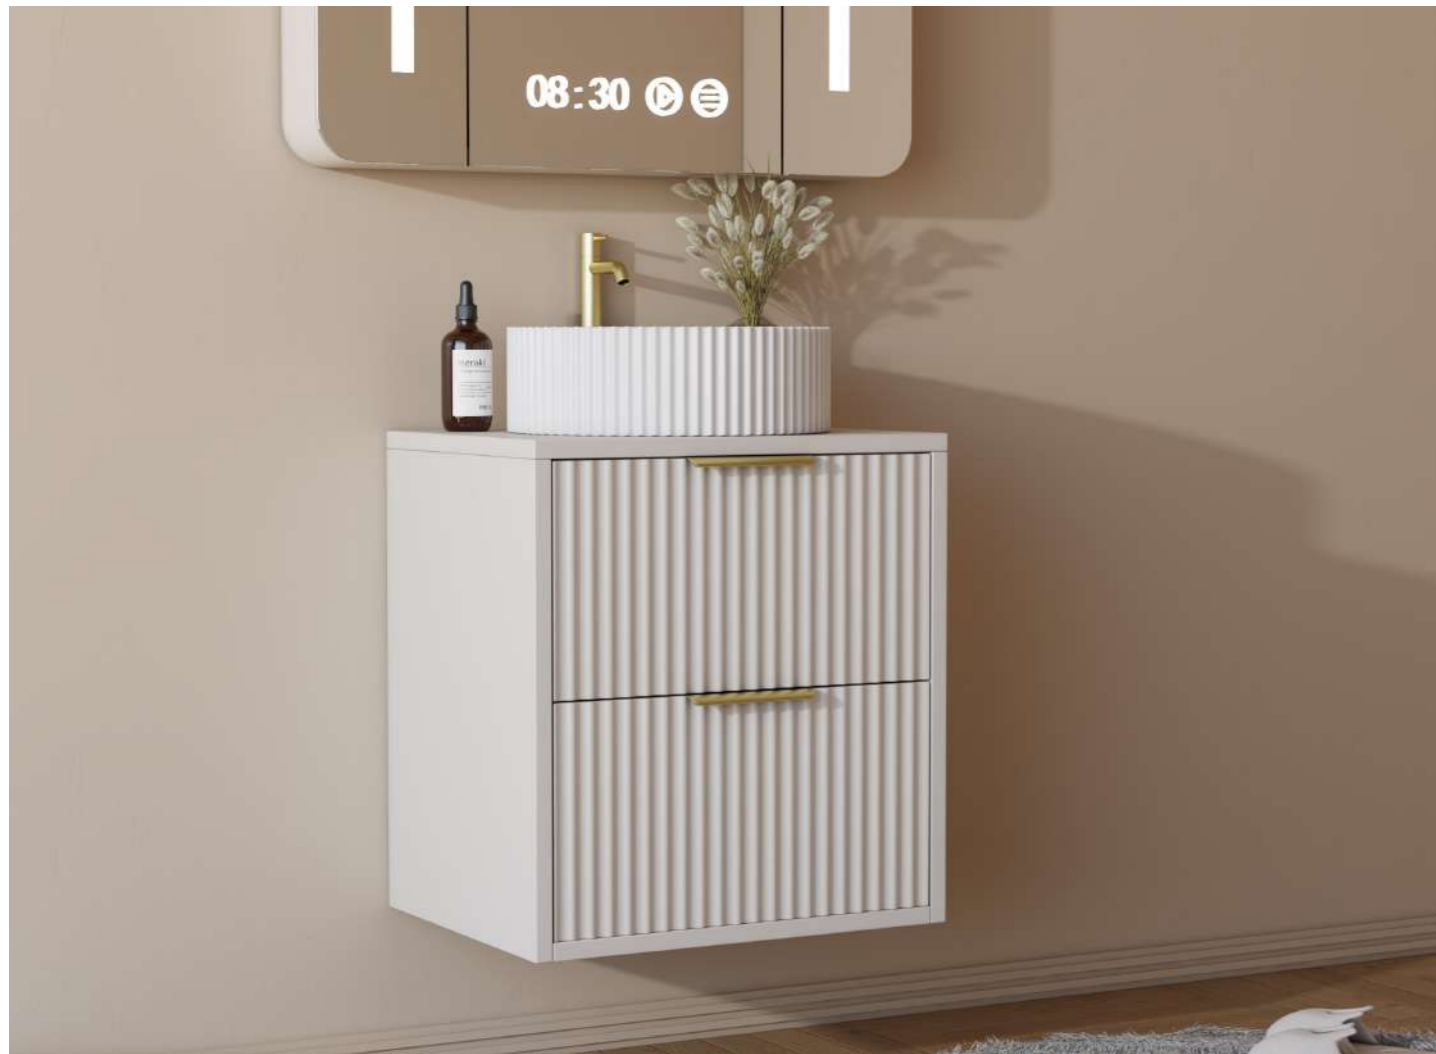

Wall Hung Vanity

Vanity Units

CBD500-WH

RRP: £795

Dimensions:

500*390*520mm
500mm Wall Hung Vanity With Soft-Close
Drawer, Worktops & Art Basin