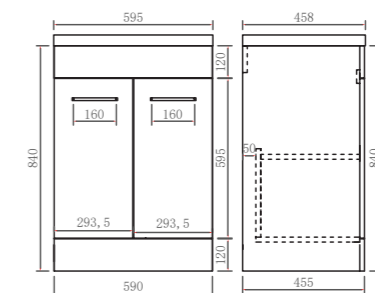

* This price includes the vanity unit and basin. Tap is sold separately.