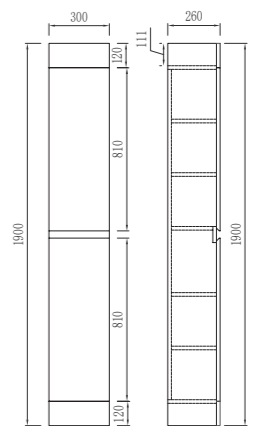

300*260*1900mm

Color Options:

- GLOSS WHITE
- LIGHT GREY
- MID GREY
- OAK
- MATT BLACK
- MARBLE GREY

Gloss White Light Grey Mid Grey OAK Matt Black Marble Grey

PTB300-WH

RRP: £480

Dimensions:

300*200*1400mm