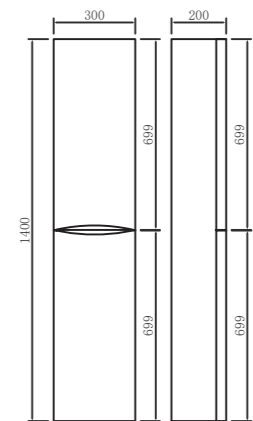

PTB300-WH

RRP: £480

Dimensions:

300*200*1400mm

Color Options:

GLOSS WHITE LIGHT GREY MID GREY

PTB300-HL

RRP: £480

Dimensions:

300*200*1400mm

Color Options:

GLOSS WHITE LIGHT GREY MID GREY
 MATT BLUE