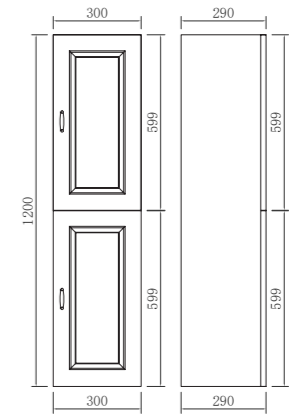

RRP: £400

Dimensions:

300*290*1200mm

Color Options:

 CREAMY WHITE  MATT GREY

Creamy White

Matt Grey

PDR600-HL