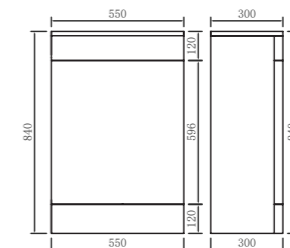

PF550-KB

RRP: £385

Dimensions:

550*290*840mm

Color Options:

GLOSS WHITE LIGHT GREY MID GREY MATT BLACK CLASSIC OAK MARBLE GREY

PDR550-HL

RRP: £455

Dimensions:

550*300*840mm

Color Options:

GLOSS WHITE LIGHT GREY MID GREY MATT BLUE

PTB550-KB

RRP: £455

Dimensions:

550*300*840mm

Color Options:

GLOSS WHITE LIGHT GREY MID GREY