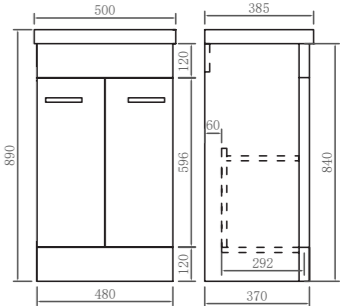

* This price includes the vanity unit and basin. Tap is sold separately.

PFD600-KB

RRP: £685

Dimensions:

590*455*840mm