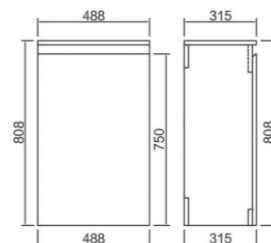

PF490-KB

RRP: £465

Dimensions:

488*315*790mm

Color Options:

GLOSS WHITE LIGHT GREY MID GREY MATT BLACK

* This price includes the vanity unit and basin. Tap is sold separately.

PT490-KB

RRP: £885

Dimensions:

488*315*808mm

Color Options:

GLOSS WHITE LIGHT GREY MID GREY MATT BLACK