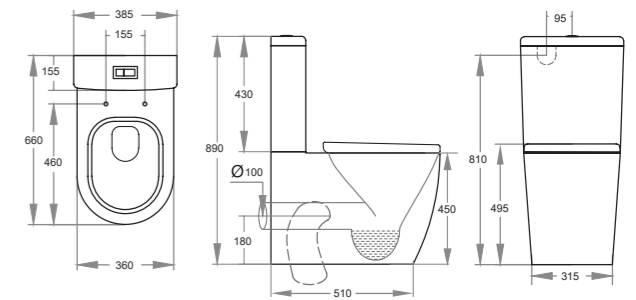

027 Bidet

Close Coupled Toilet D Shape Rimless Flush

RRP: £599

- BG 
- MB 
- BN 

(Gloss White)

UF Soft Close Seat Cover
Dimensions: L660*W385*H875 mm

025

Close Coupled Round Toilet