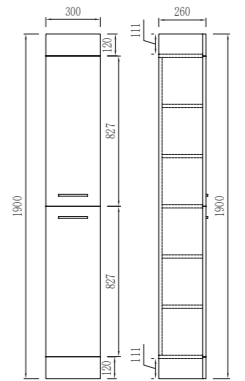

PF1900L

RRP: £495

Dimensions:

300*260*1900mm

Color Options:

- GLOSS WHITE
- LIGHT GREY
- MID GREY
- MATT BLUE
- MATT PINK
- MARBLE GREY
- MATT BLACK

PF1900L-HL

RRP: £495

Dimensions:

300*260*1900mm

Color Options:

- GLOSS WHITE
- LIGHT GREY
- MID GREY
- OAK
- MATT BLACK
- MARBLE GREY