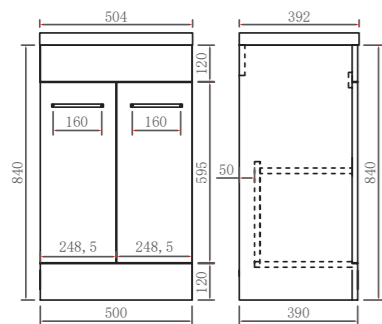

Mid Grey

Matt Blue

Matt Black

Matt Pink

* This price includes the vanity unit and basin. Tap is sold separately.

PF600-KBL

Dimensions: 590*455*840mm

RRP: £655