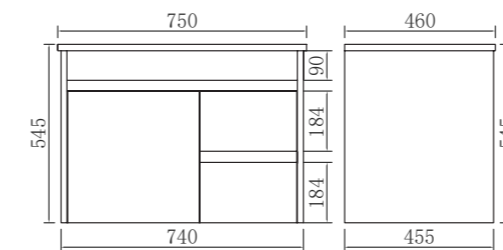

* This price includes the vanity unit and basin. Tap is sold separately.