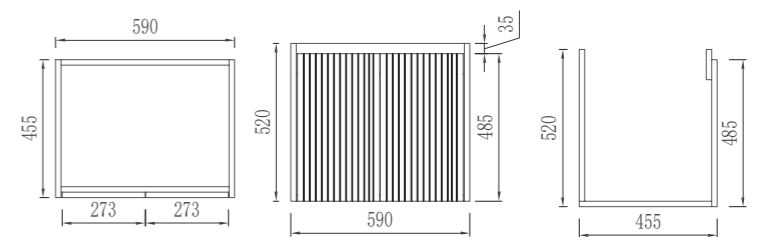

Dimensions:

590*455*520mm
590mm Wall Hung Vanity With Soft-Close Drawer,
Worktops & Art Basin

Matt Black