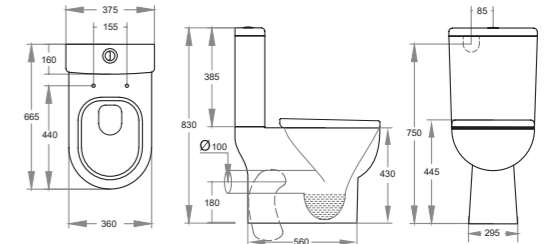

003N

RRP: £459(GW) / £599(MB)

Close Coupled Square Toilet Rimless Flush

4.5/3 Litre Dual Flush
Dimensions: L670*W350*H845mm
UF Standard Seat SC802 (Supplied)

018

RRP: £369

Close Coupled Round Toilet

UF Soft Close Seat Cover
Dimensions: L665*W375*H830mm

003N Bidet

RRP: £599

Close Coupled Square Toilet Rimless Flush

UF Soft Close Seat Cover
Dimensions: L665*W380*H855mm

018 Bidet

RRP: £519

Close Coupled Round Toilet

UF Soft Close Seat Cover
Dimensions: L665*W375*H830mm

005

RRP: £399

Close Coupled Round Toilet

UF Soft Close Seat Cover
Dimensions: L675*W395*H840mm

021

RRP: £459

Close Coupled Toilet Comfort Height

UF Soft Close Seat Cover
Dimensions: L660*W400*H905mm