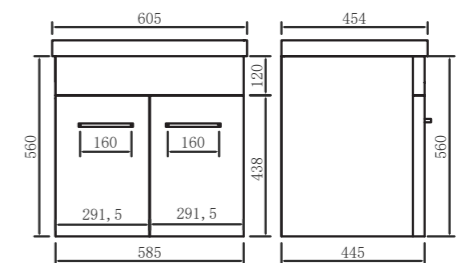

* This price includes the vanity unit and basin. Tap is sold separately.