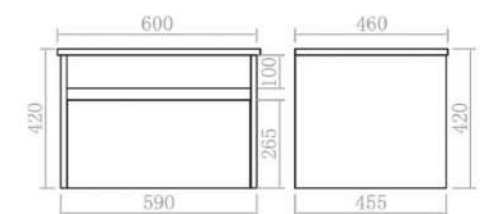

* This price includes the vanity unit and basin. Tap is sold separately.