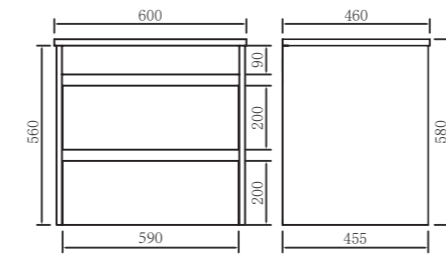

Dimensions:

590*455*560mm

Color Options:

- GLOSS WHITE
- LIGHT GREY
- MID GREY
- MARBLE GREY
- MATT BLACK

* This price includes the vanity unit and basin. Tap is sold separately.

PD750-WH

RRP: £965

Dimensions: