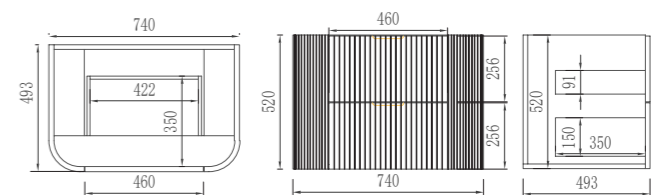

Matt White

Creamy White

Wall Hung Vanity

Vanity Units

CA750-WH

RRP: £1,255

Dimensions:

740*493*520mm
740mm Wall Hung Vanity With Soft-Close
Drawer, Worktops & Art Basin