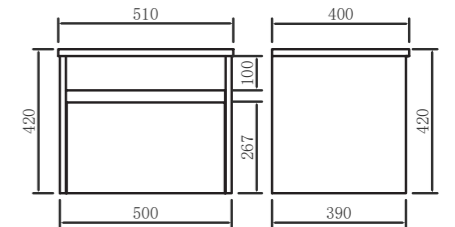

* This price includes the vanity unit and basin. Tap is sold separately.