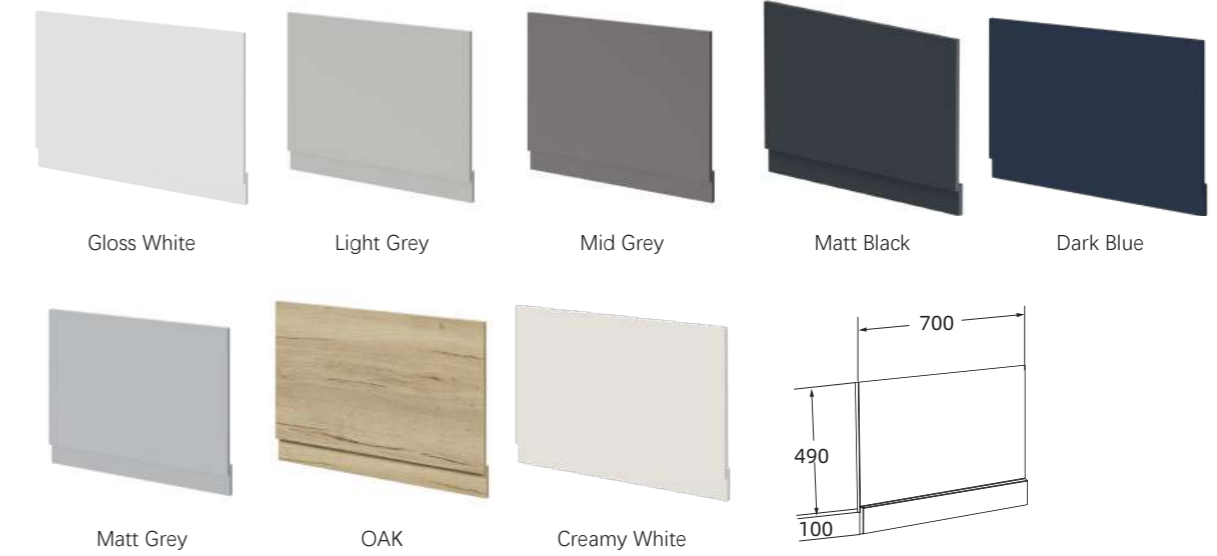

FB749+FB710