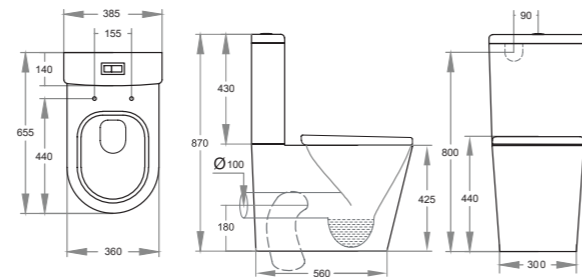

027 Bidet

Close Coupled Toilet D Shape Rimless Flush

RRP: £599

- BG 
- MB 
- BN 

(Gloss White)

UF Soft Close Seat Cover
Dimensions: L660*W385*H875 mm

025

Close Coupled Round Toilet