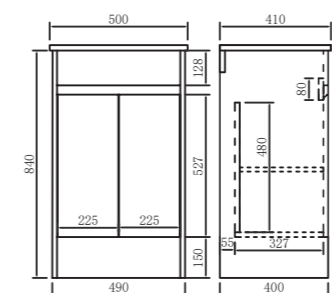

* This price includes the vanity unit and basin. Tap is sold separately.