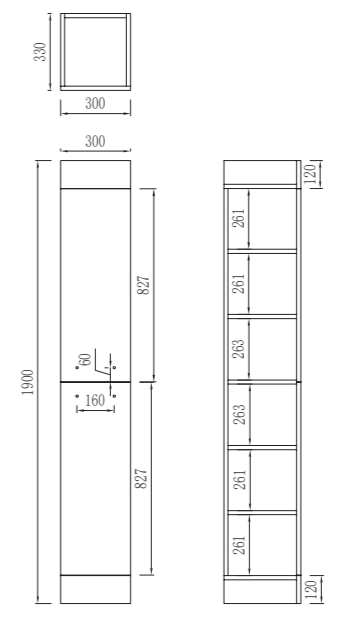

Dimensions:

300*330*1900mm
300mm Tall Unit