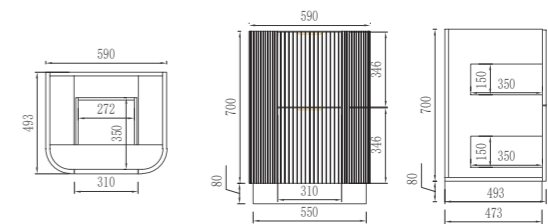

Freestanding Vanity

Vanity Units

CA500-KB

RRP: £895

Dimensions:

490*400*780mm
490mm Freestanding Vanity With Soft-Close Drawer,
Worktops & Art Basin

Matt Black

Matt White

Creamy White

Freestanding Vanity

Vanity Units 

CA600-KB

RRP: £1,155

Dimensions:

590*493*780mm
590mm Freestanding Vanity With Soft-Close Drawer,
Worktops & Art Basin

Matt Black