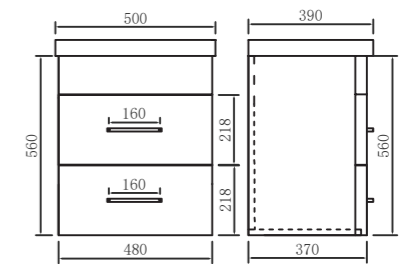

* This price includes the vanity unit and basin. Tap is sold separately.