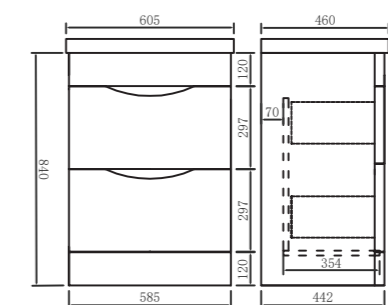

PDR600-HL

Dimensions:
585*442*840mm

RRP: £755

* This price includes the vanity unit and basin. Tap is sold separately.