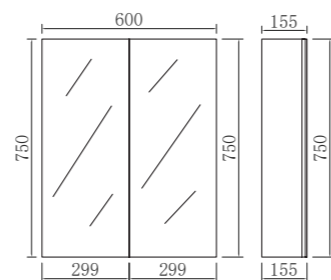

PSV750-P

Mirror Cabinet

RRP: £450

Dimensions:

750*155*750mm
750mm Mirror Cabinet