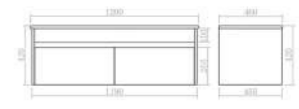

* This price includes the vanity unit and basin. Tap is sold separately.