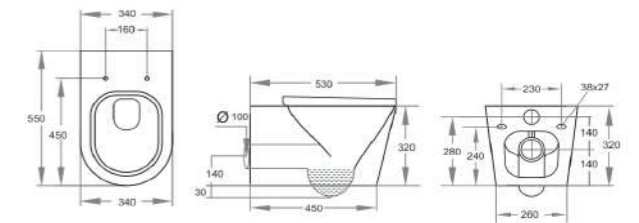

UF Soft Close Seat Cover
Dimensions: L575*W360*H415 (mm)

303

Wall Hung Square Pan

RRP: £309(GW) / £469(MB)

(Gloss White)

(Matte Black)

4.5/3 Litre Dual Flush
Dimensions: L550*W340*H320mm
UF Standard seat SC802 (Supplied)