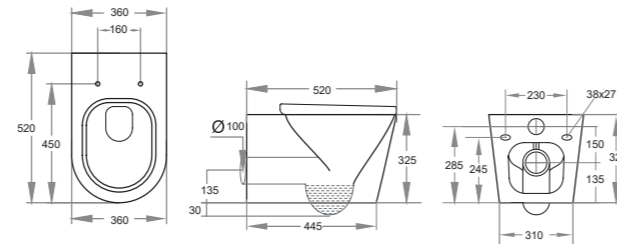

UF Soft Close Seat Cover
Dimensions: L585*W360*H455mm

302R

Wall Hung Toilet-Rimless Flush

RRP: £309(GW) / £469(MB)

(Gloss White)

(Matte Black)

4.5/3 Litre Dual Flush UF Slim Seat SC1064
Dimensions: L520*W360*H325mm
UF Standard seat SC803 (Supplied)