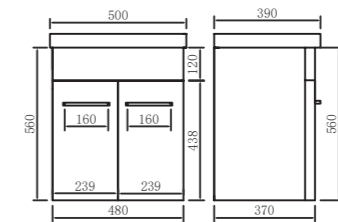

Dimensions:

480*370*560mm

Color Options:

 GLOSS WHITE  LIGHT GREY  MID GREY

Gloss White

Light Grey

Mid Grey

* This price includes the vanity unit and basin. Tap is sold separately.