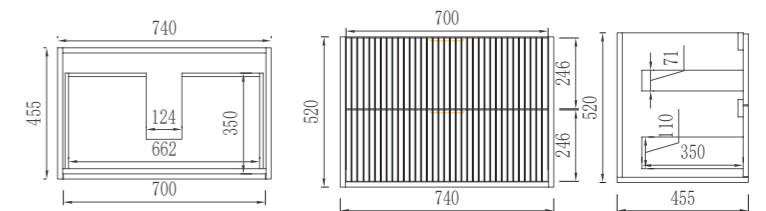

Dimensions:

740*455*520mm
740mm Wall Hung Vanity With Soft-Close
Drawer, Worktops & Art Basin

Matt Black