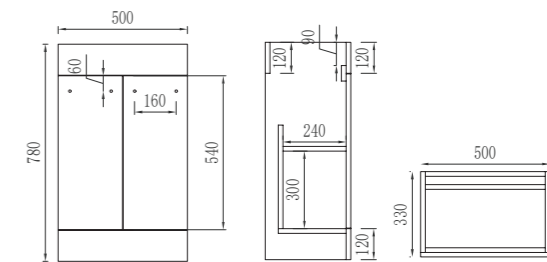

Dimensions:

500*330*840mm
500mm Floor Unit

OAK