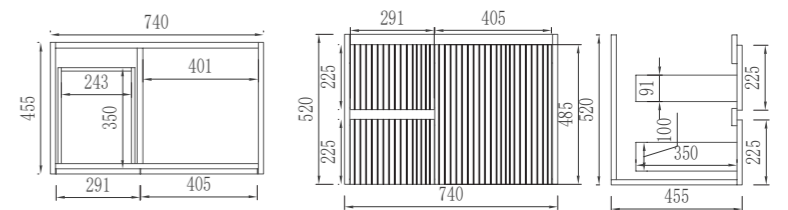

Dimensions:

740*455*520mm
740mm Wall Hung Vanity With Soft-Close Drawer,
Worktops & Art Basin

Matt Black