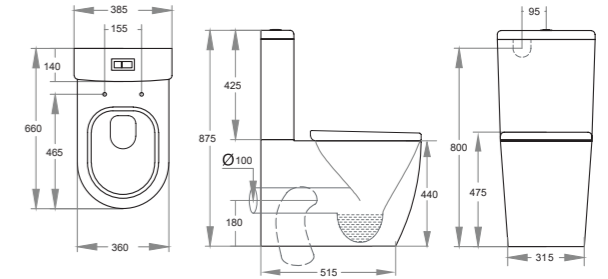

021 Bidet

Close Coupled Toilet Comfort Height

RRP: £599

- ☐ BG
- ☐ MB
- ☐ BN

UF Soft Close Seat Cover
Dimensions: L660*W400*H905mm

027R

Close Coupled Toilet D Shape Rimless Flush

RRP: £459

UF Soft Close Seat Cover
Dimensions: L660*W385*H875mm

022R

Closed Coupled Toilet-Rimless Flush

RRP: £459(GW) / £599(MB)

UF Soft Close Seat Cover
Dimensions: L655*W385*H870mm

027 Bidet

Close Coupled Toilet D Shape Rimless Flush

RRP: £599

- ☐ BG
- ☐ MB
- ☐ BN

UF Soft Close Seat Cover
Dimensions: L660*W385*H875 mm

025

Close Coupled Round Toilet

RRP: £459

UF Soft Close Seat Cover
Dimensions: L630*W360*H835mm

031

Close Coupled Toilet

RRP: £459

UF Soft Close Seat Cover
Dimensions: L665*W380*H840mm