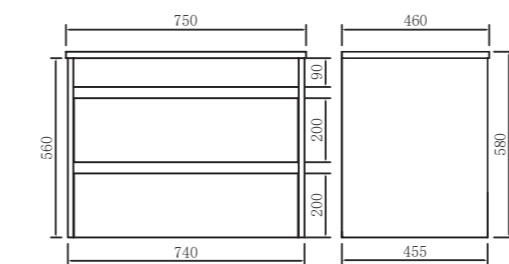

Color Options:

- GLOSS WHITE
- LIGHT GREY
- MID GREY
- MARBLE GREY

* This price includes the vanity unit and basin. Tap is sold separately.