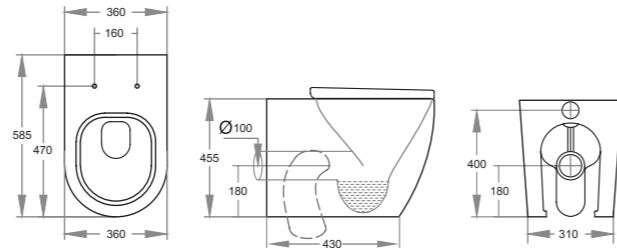

107N Bidet

BTW Round Pan - Rimless Flush

RRP: £479

- ☐ BG
- ☐ MB
- ☐ BN

UF Soft Close Seat Cover
Dimensions: L585*W360*H455mm

302R

Wall Hung Toilet-Rimless Flush

RRP: £309(GW) / £469(MB)

4.5/3 Litre Dual Flush   UF Slim Seat SC1064
Dimensions: L520*W360*H325mm
UF Standard seat SC803 (Supplied)

302R Bidet

Wall Hung Toilet-Rimless Flush

RRP: £469

4.5/3 Litre Dual Flush   UF Slim Seat SC1064
Dimensions: L520*W360*H325mm
UF Standard seat SC803 (Supplied)

**NQ802-U-MW
Gloss White**

Seat Cover for 003N,031,103S,303
Dimensions:440*340*40mm

RRP: £80

**NQ802-U-MB
Matte Black**

Seat Cover for 103S-MB
Dimensions:440*340*40mm

RRP: £140

**NQ804-U
Gloss White**

Seat Cover for 018, 025
Dimensions:400*350*55mm

RRP: £80

**RF003
Gloss White**

Seat Cover for
005,021,027,102R,102S,107N
Dimensions:465*365*60mm

RRP: £80

**NQ805-MW
Gloss White**

Seat Cover for 022
Dimensions:420*360*50mm

RRP: £80

**NQ805-MB
Matte Black**

Seat Cover for 022MB,302,302R,
Dimensions:420*360*50mm

RRP: £140

**NQ803-U
Gloss White**

Seat for102S
Seat cover Fixing Screw Code: VFS05
Hinge cover code: VHC05C-MB
Dimensions:460*360*40mm

RRP: £80

**NQ803-U-MB
Matte Black**

Seat for 302R
Seat cover Fixing Screw Code: VFS05
Hinge cover code: VHC05C-MB
Dimensions:460*360*40mm

RRP: £140

Fitting-BG
RRP: £12

Fitting-MB
RRP: £12

Fitting-BN
RRP: £12

BIDET-BG
RRP: £80

BIDET-MB
RRP: £80

BIDET-BN
RRP: £80