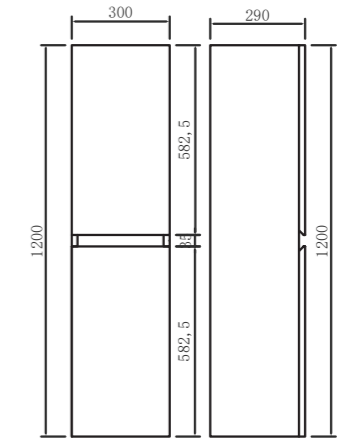

TC300-WH

RRP: £385

Dimensions:

300*290*1200mm

Color Options:

- GLOSS WHITE
- LIGHT GREY
- MID GREY
- MARBLE GREY
- MATT BLACK
- OAK