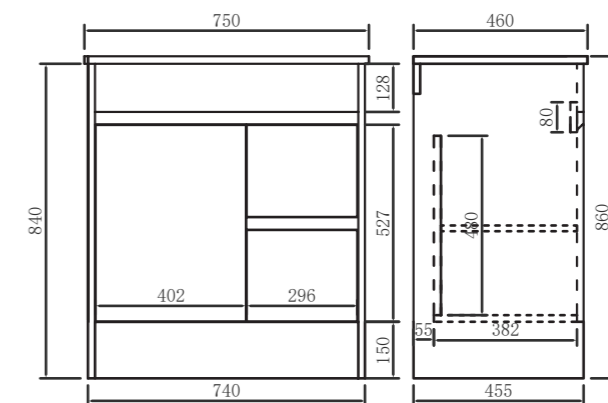

* This price includes the vanity unit and basin. Tap is sold separately.